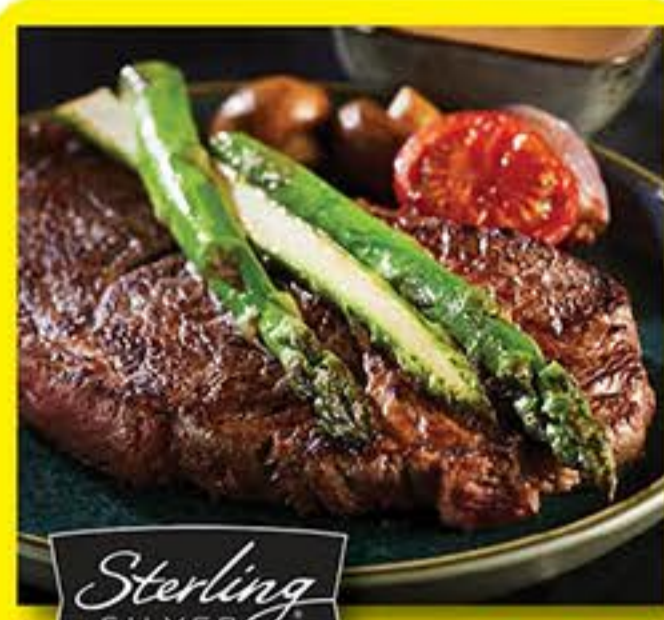

# DON DON: DONKI

**FRESH EXTRA LEAN GROUND BEEF**  
 93% Lean. **6.49** lb.

**BONELESS CROSSRIB ROAST**  
**6.99** lb.

**PREMIUM SLICED PORK BELLY**  
**6.49** lb.

**JUMBO WHITE SHRIMP**  
 Peeled & Deveined. Frozen. (21/25) 2 lb. bag. **13.99**