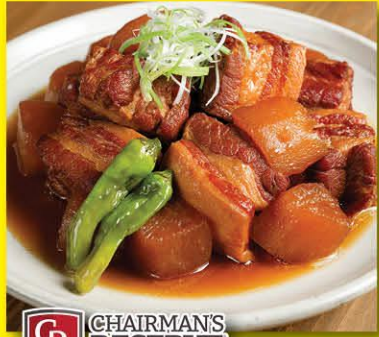

Founder
Mr. Junki Yoshida

CHAIRMAN'S RESERVE

PORK BELLY CHUNKS

5⁹⁹ lb.

Sterling SILVER
PREMIUM MEATS

BONELESS CHUCK
For Shabu Shabu. Family pack.

10⁹⁹ lb.

Sterling SILVER
PREMIUM MEATS