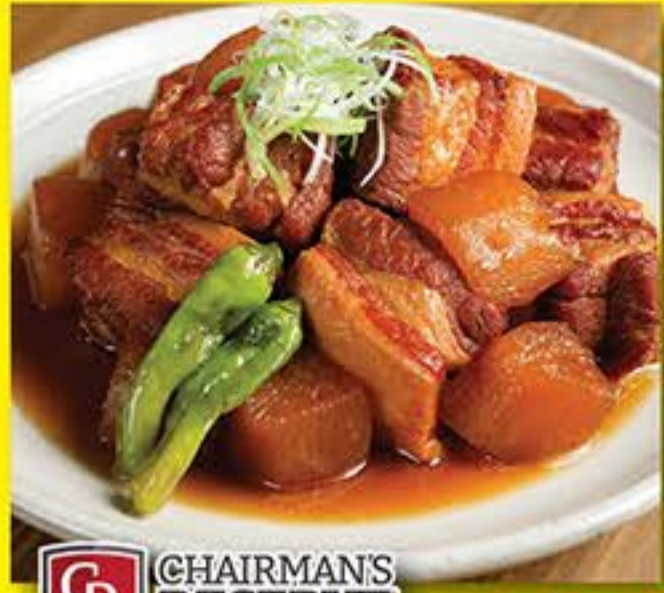

Don Quijote

Visit us at www.DonQuijoteHawaii.com
SALE EFFECTIVE: Wednesday, April 29 - Tuesday, May 5, 2026

DON DON: DONKI

CHAIRMAN'S RESERVE
PORK BELLY CHUNKS **5.99** lb.

FRESH GROUND PORK **3.99** lb.

Sterling SILVER PREMIUM MEATS
THICK CUT BONE-IN BEEF SHORTRIBS **8.99** lb.

Fresh Air Flown
ATLANTIC SALMON FILLET **11.99** lb.

CHINESE CABBAGE **1.29** lb.

JAPANESE SWEET POTATO **2.39** lb.

BOY'S DAY DOLL WITH CASE
 Selection may vary by store.
Starting at 1.99

Okuhara FISHCAKE Selected. 5.5 oz. **2.69**